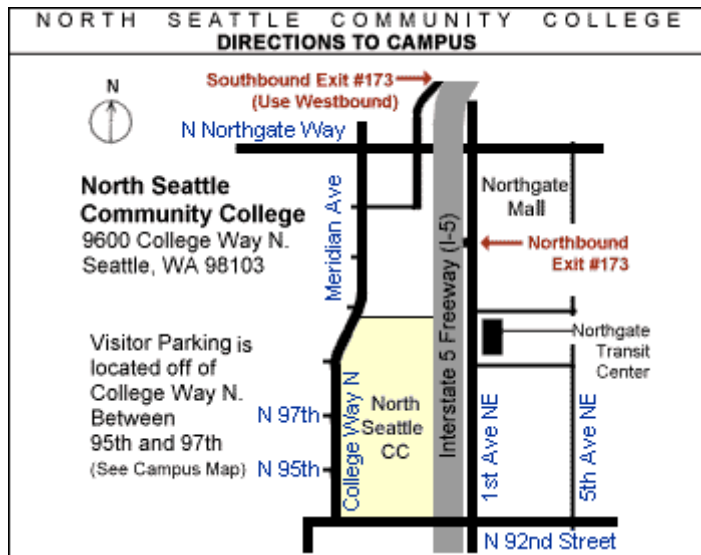

We are here – the **Student Event Center** in the **College Center Building (Room CC1349A)**, on the first floor .

Look for the arrow signs on the campus and greeters to guide you.

**Park for free anywhere on campus.** The more to the West the better!

# Directions to Campus

North Seattle Community College is next to Interstate-5, just 4 miles north of downtown Seattle. If you are coming to the college from the 520 or I-90 bridges, you should be traveling North on Interstate-5 to reach the campus.

## Heading North on I-5

1. Take exit #173 (Northgate exit)
2. Turn right (South) onto 1st Avenue NE
3. Turn right again at N 92nd Street
4. Turn right onto College Way N
5. The college is on the right.

## Heading South on I-5:

1. Take exit #173 *Westbound* (Northgate exit)
2. Turn right onto N Northgate Way
3. Turn left onto Meridian Avenue N (becomes College Way N)
4. The college is on the left.